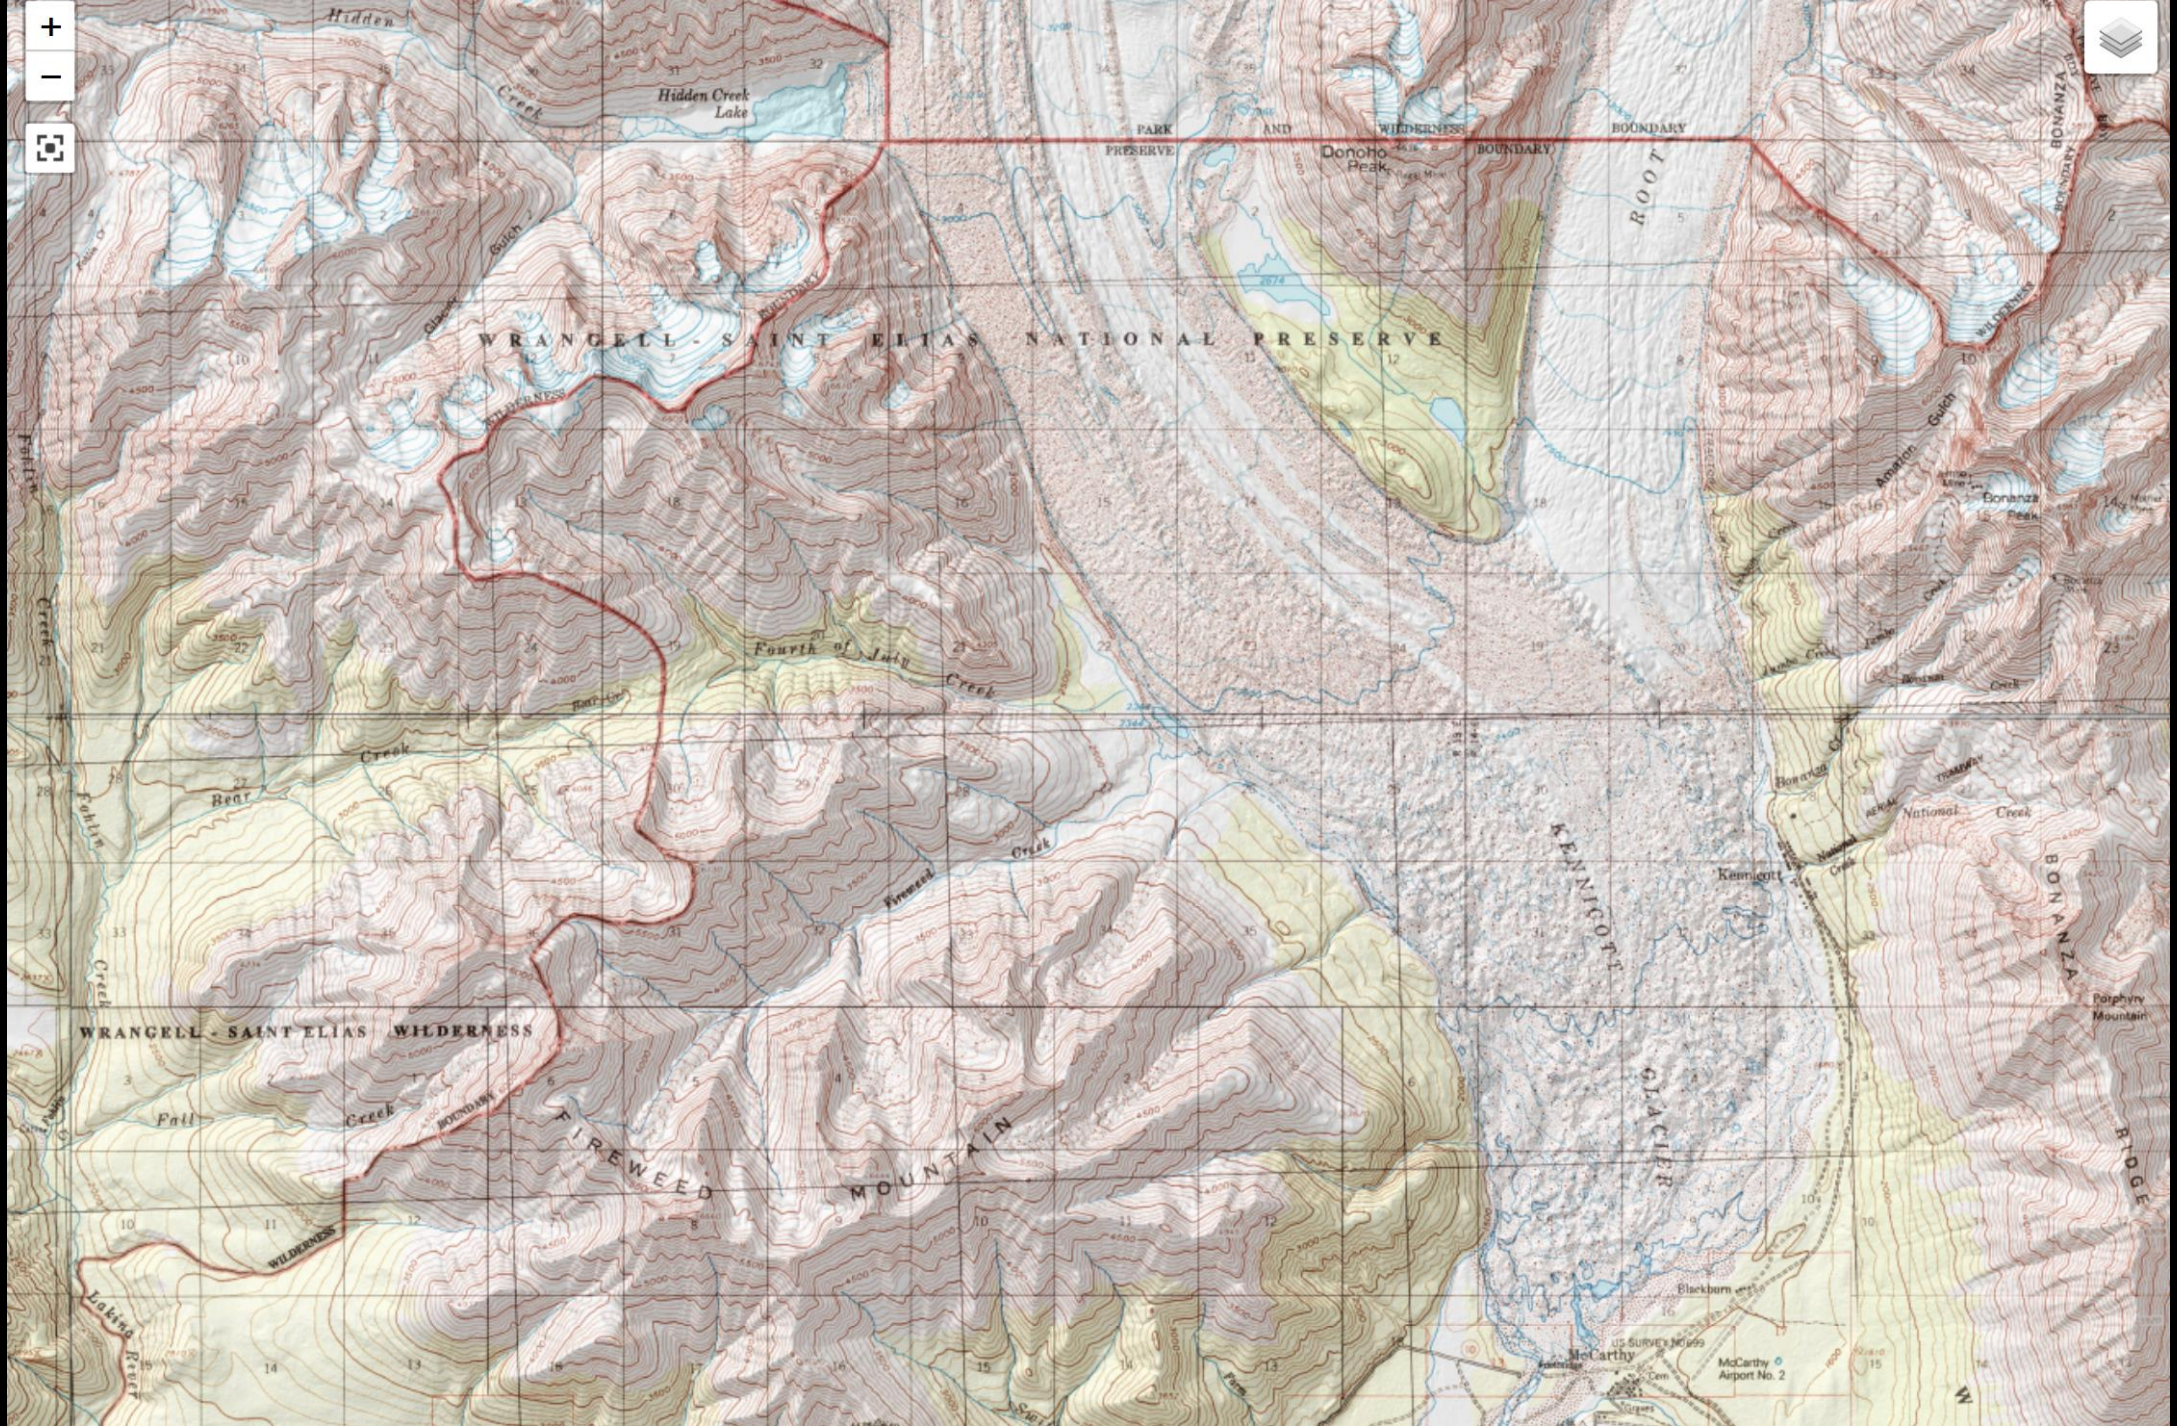

Camp 1

Start
(Kennicott)

Camp 2

Camp 1

Camp 5

Camp 4

Camp 3

Finish (Strelina)

Camp 5

NATIONAL PARK

WRANGELL - SAINT ELIAS

NATIONAL PRESERVE

WRANGELL - SAINT ELIAS WILDERNE

WRANGELL - SAINT ELIAS NATIONAL PRESERVE

WRANGELL - SAINT ELIAS WILDERNESS

FIREWEED MOUNTAIN

KENNICOTT GLACIER

McCarthy Airport No. 2